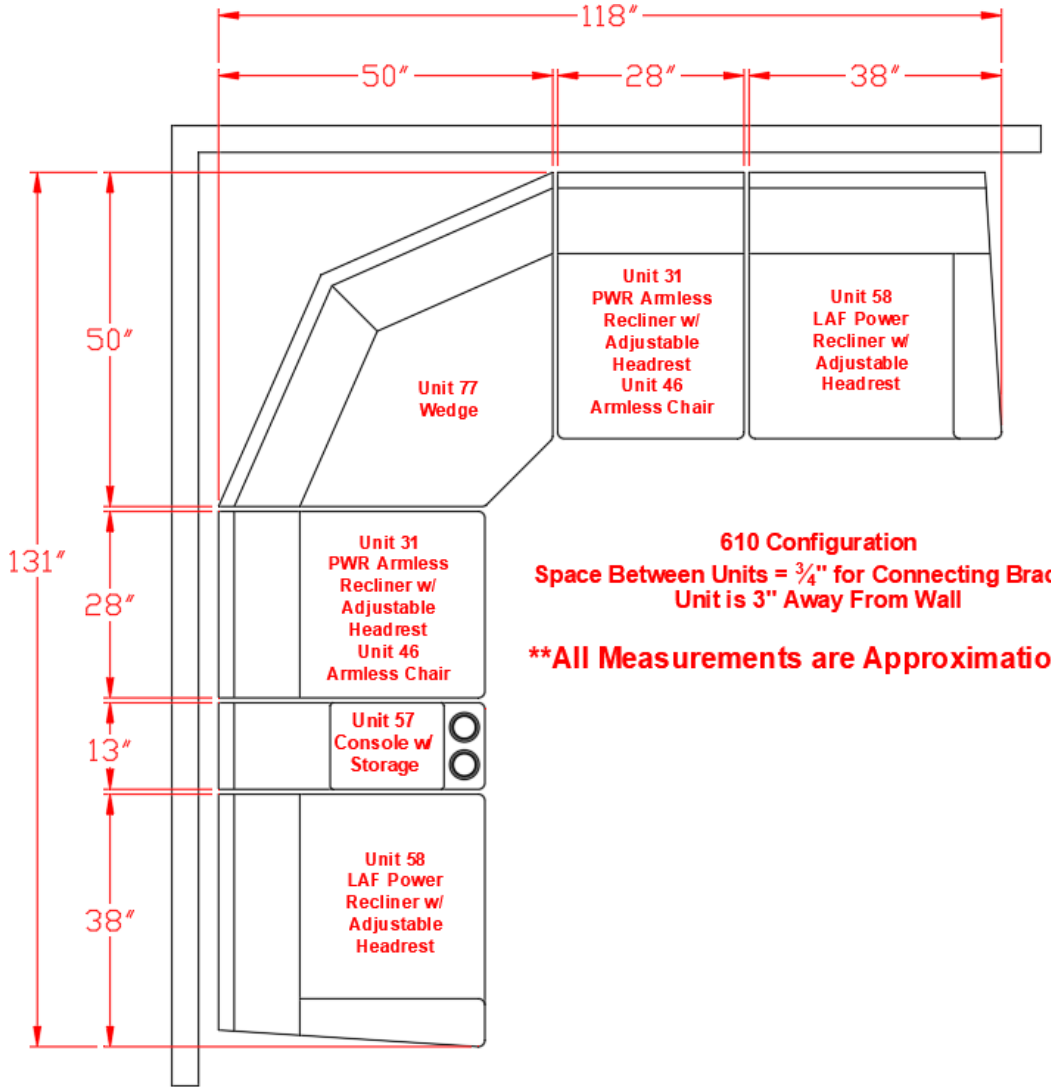

# 6100331

Call Out	Description
●	Blown Fiber
●	Cushion Chaise Pad - top Pad
●	Cushion Foam
●	KD Component
●	Cover

*Signature*  
DESIGN  
BY **ASHLEY**®

**610 SECTIONAL  
DIMENSIONS  
6 PIECE  
CONFIGURATION**

**610 Configuration**  
Space Between Units =  $\frac{3}{4}$ " for Connecting Brackets  
Unit is 3" Away From Wall

**\*\*All Measurements are Approximations\*\***